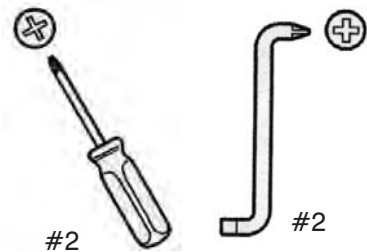

JEEP WRANGLER

Front Splashguard

Front Right

A

Front Left

B

C 6X

D 4X

E 6X

3/32" (2.5 mm)
1/4" (6.3 mm)

#2

#2

1

2

3

4